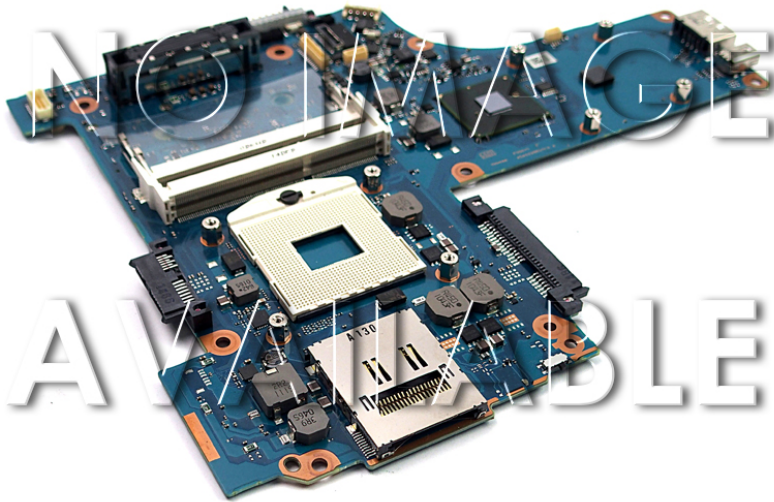

Lenovo ThinkPad Edge E50 Refurbished

42 ⁰⁰BGN

Code: 80023460

Brand:	Lenovo
Model:	ThinkPad Edge E50
Grade:	Refurbished
Graphics card:	ATI Radeon M92-S2 XT
P/N:	75Y4042
Additional info:	Notebook motherboard