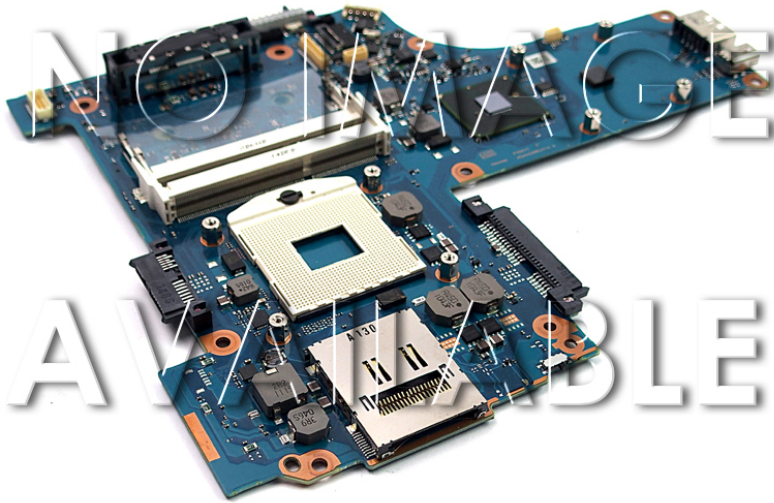

Lenovo ThinkPad Edge E50 Refurbished

42 ⁰⁰BGN

Code: 80023460

Brand:	Lenovo
Model:	ThinkPad Edge E50
Grade:	Refurbished
Graphics card:	ATI Radeon M92-S2 XT
P/N:	75Y4042
Additional info:	Notebook motherboard