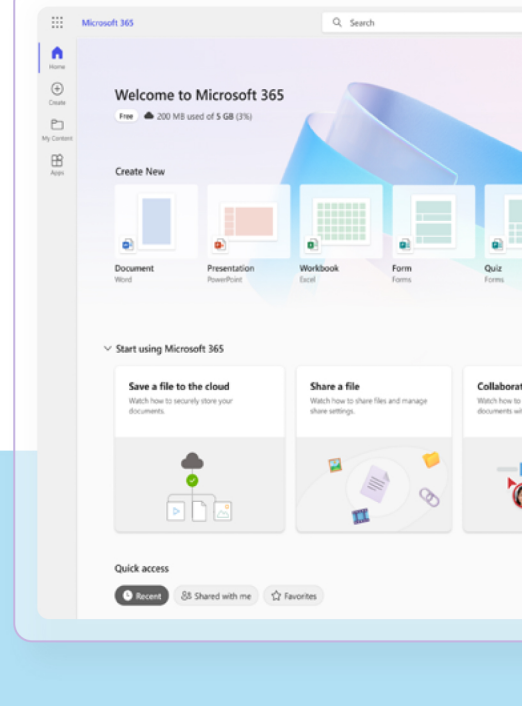

# WorkMagic

AI-driven capabilities on Windows 11 Pro devices with Microsoft 365<sup>1</sup>

## Copilot for Microsoft 365

Copilot for Microsoft 365<sup>2</sup> works alongside you to unleash creativity and unlock productivity using natural language prompts.

**70%**

of Copilot users said they were more productive<sup>3</sup>